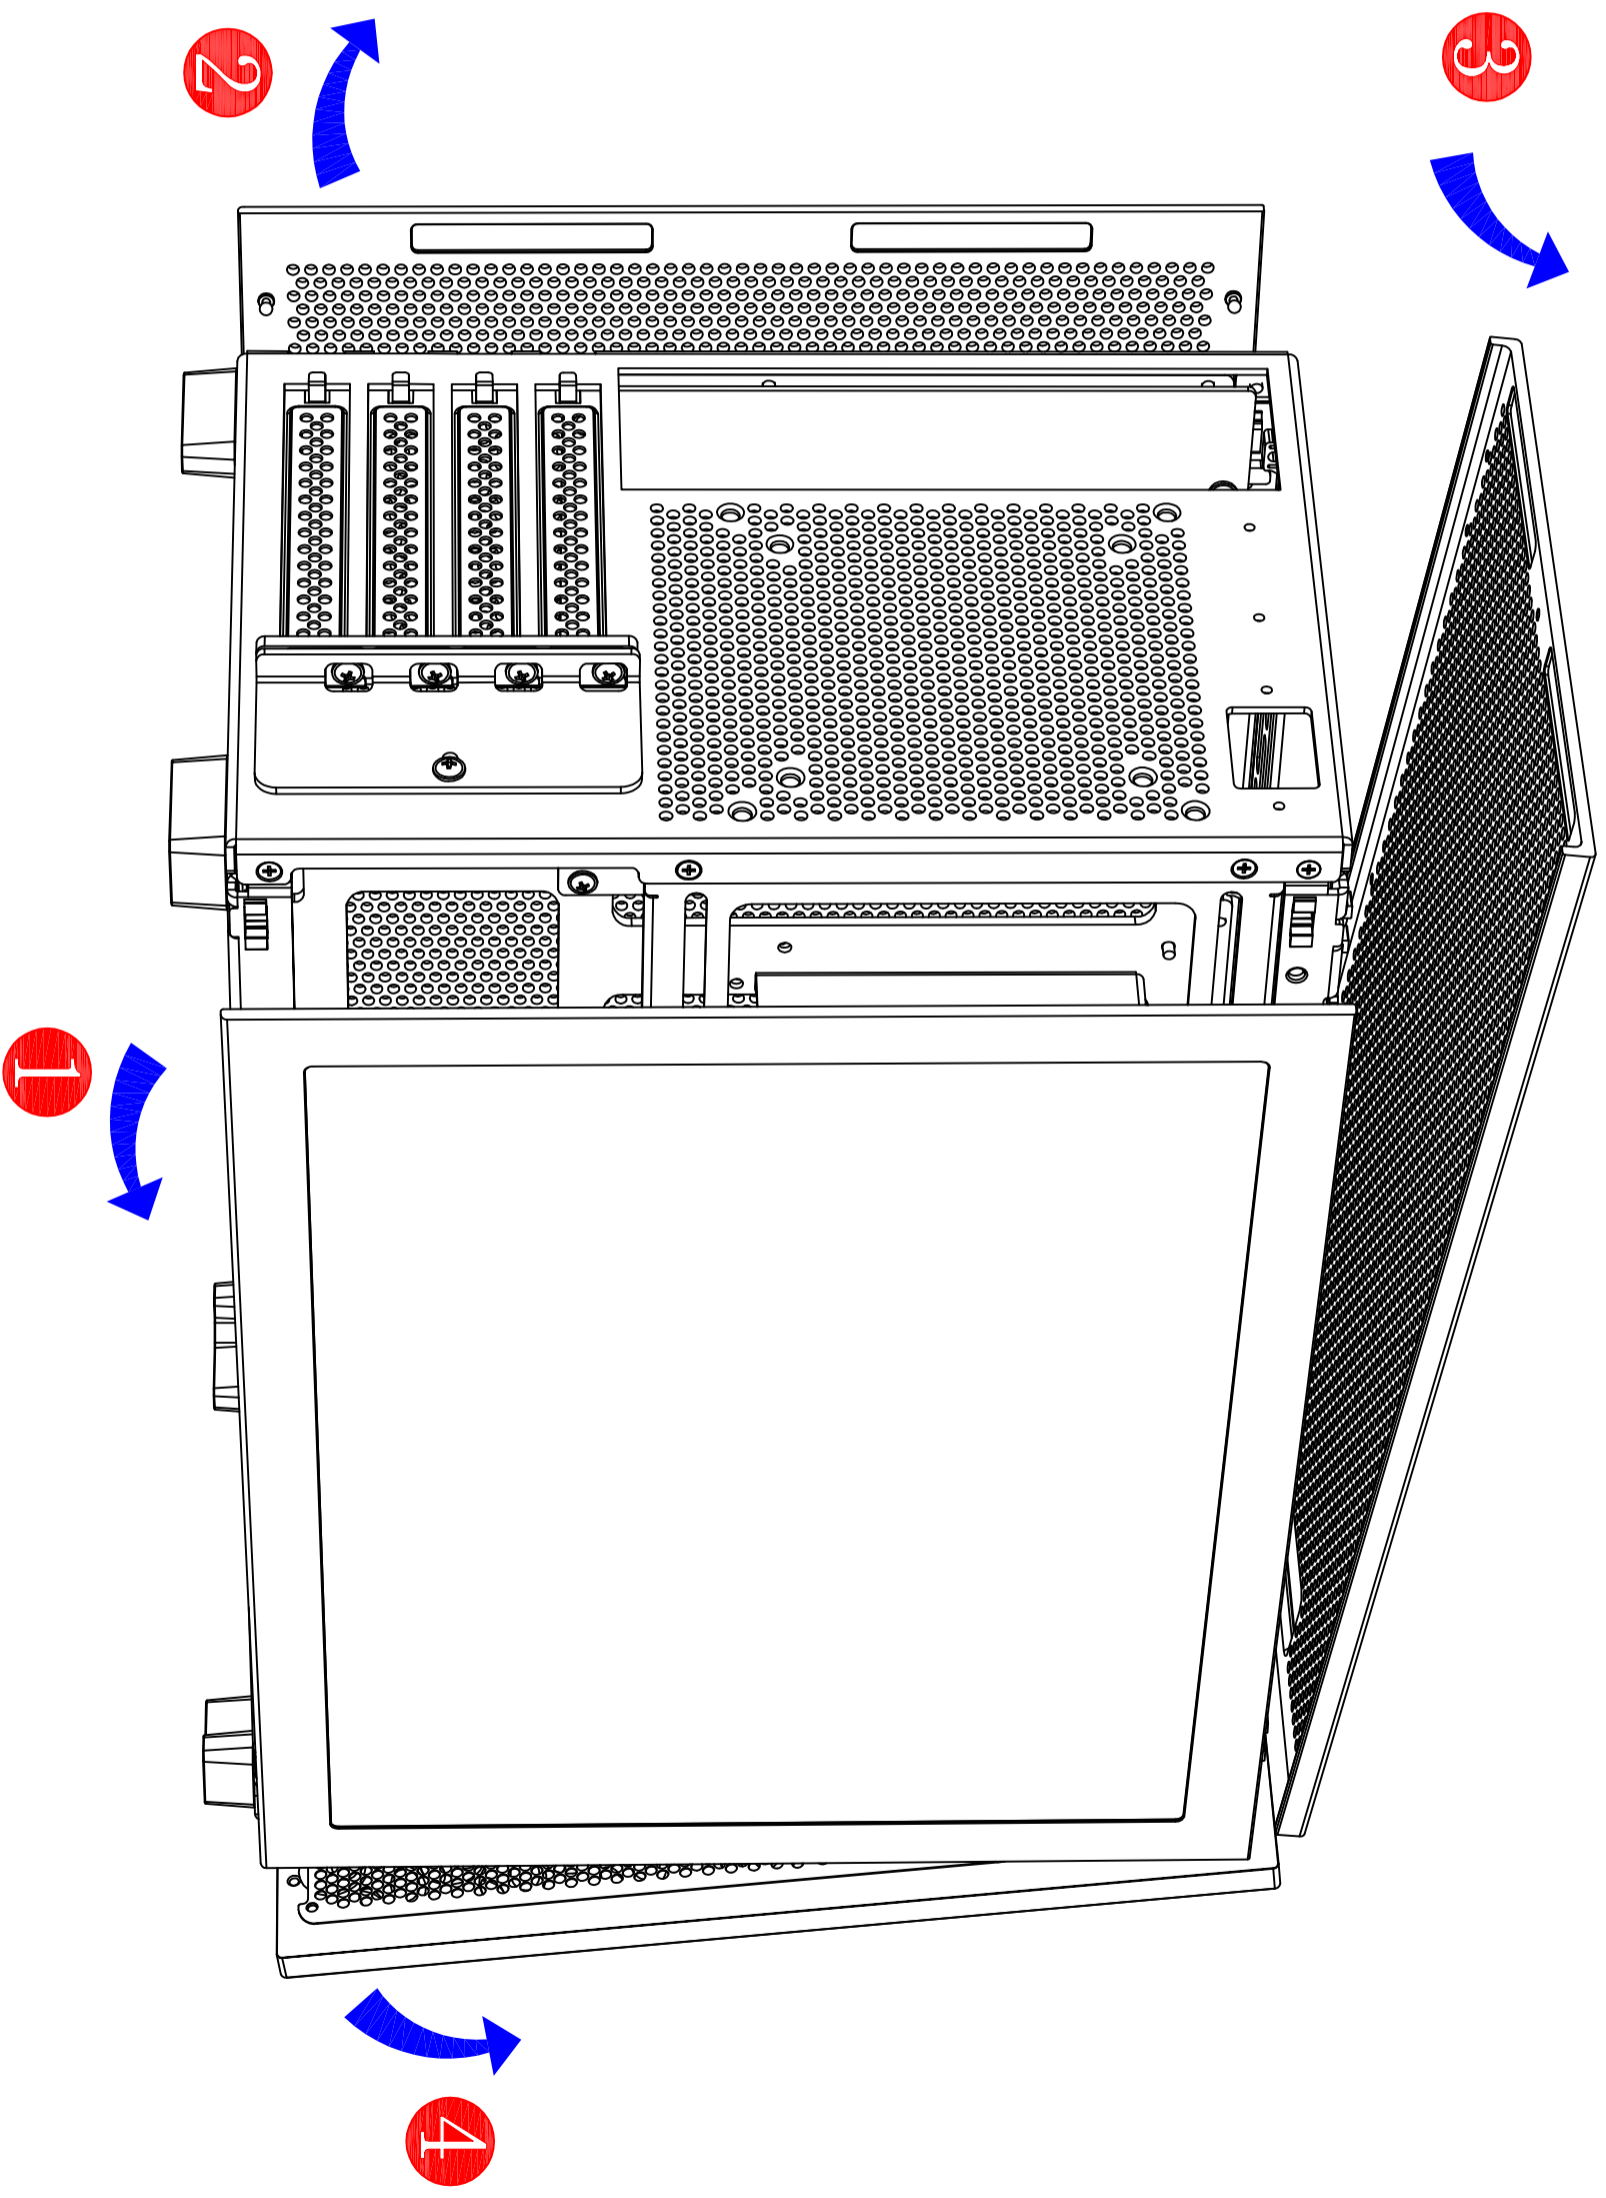

M3 Motherboard screw

M3 2.5" hard drive screw

M3.5 3.5" hard drive screw

MCPRUE Apollo SE