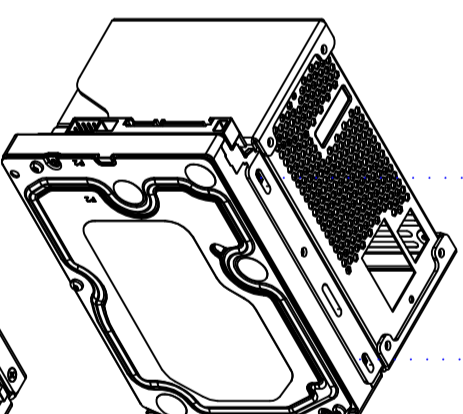

MCP RUE

Apollo SE

M3.5 3.5" hard drive screw