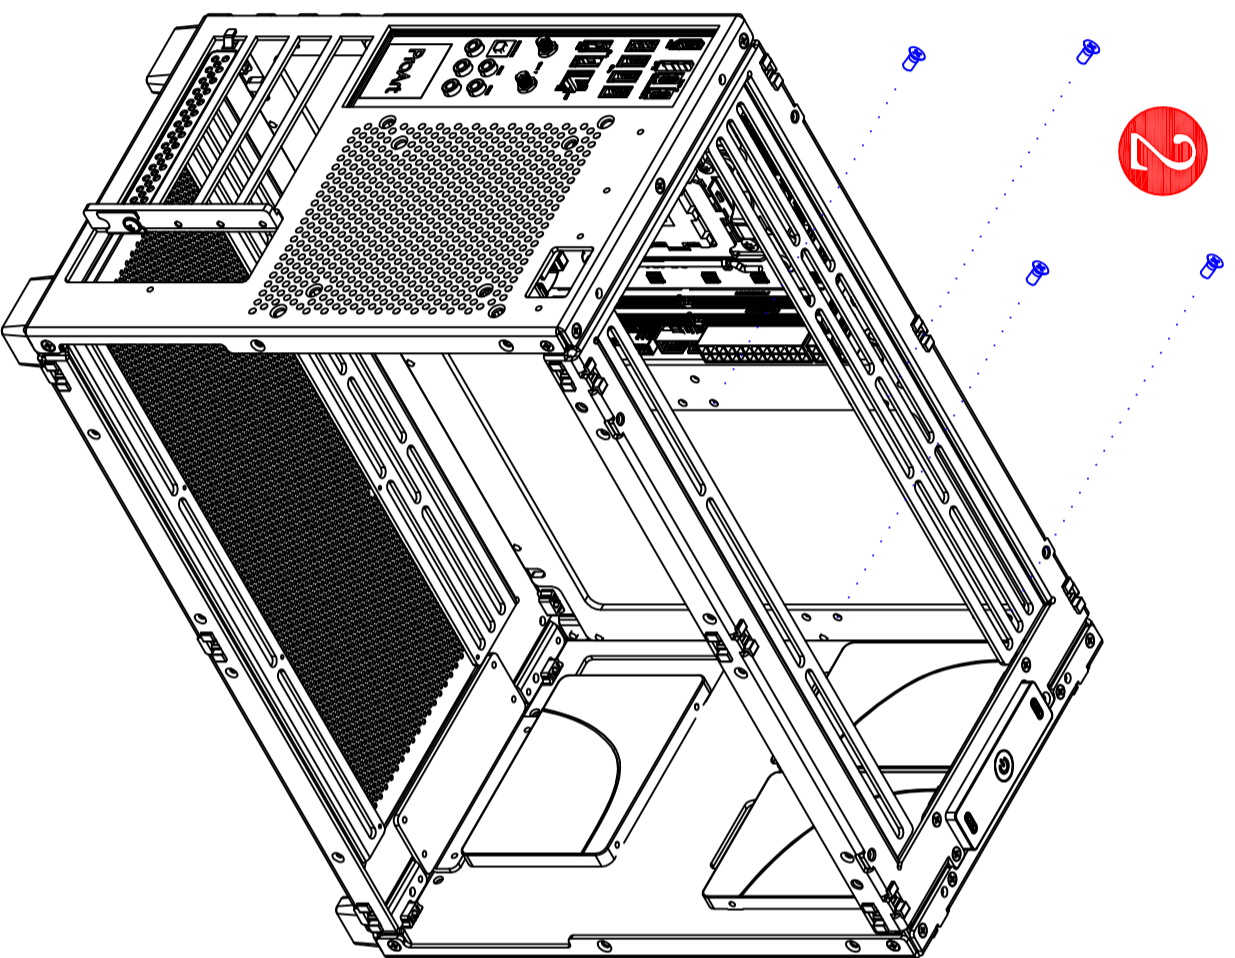

MCP RUE

Apollo SE

M3.5 3.5" hard drive screw