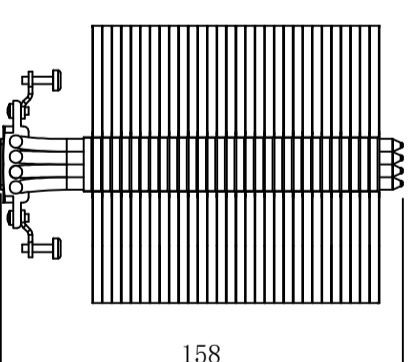

Air cooler Height Limit 158mm

**M3 Motherboard screw**

**M3 2.5" hard drive screw**

**M3.5 3.5" hard drive screw**