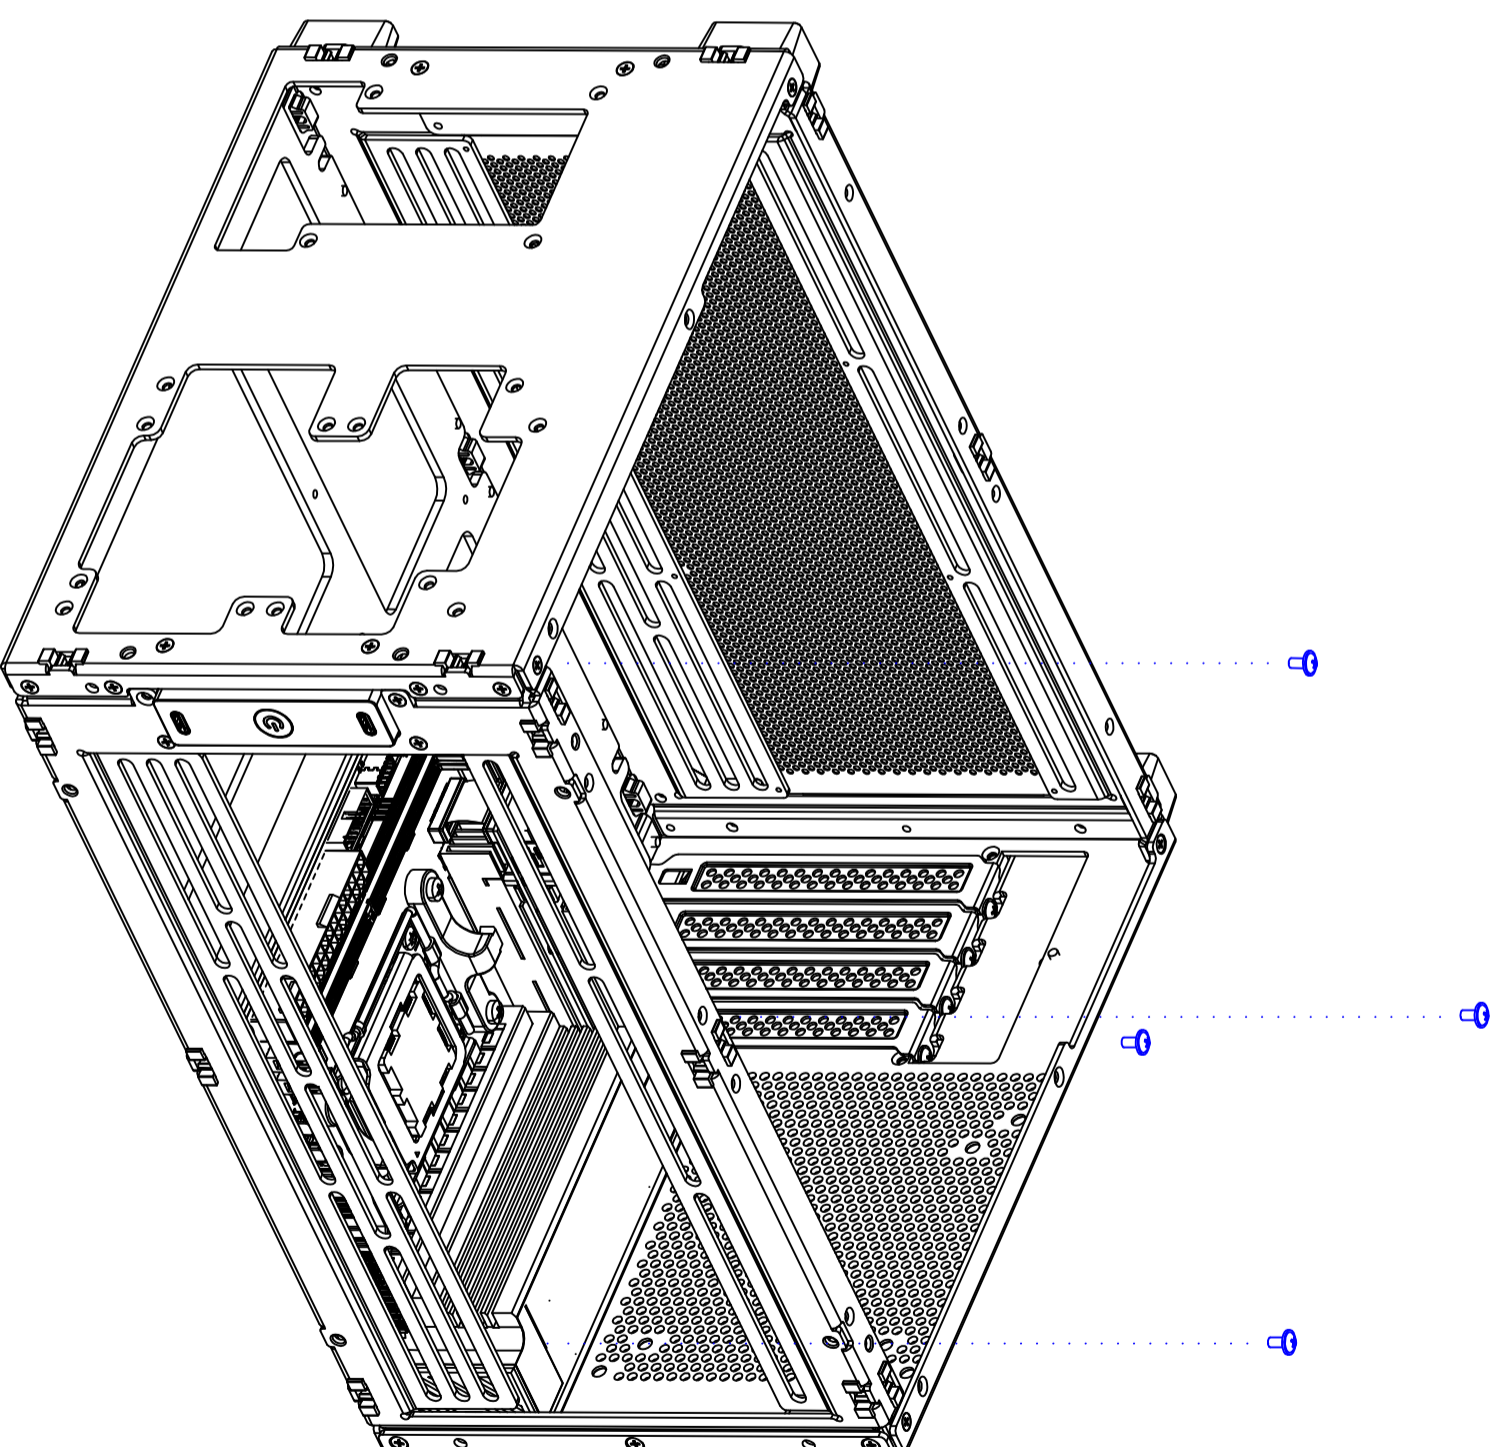

MCPRUE Apollo SE

M3 Motherboard screw