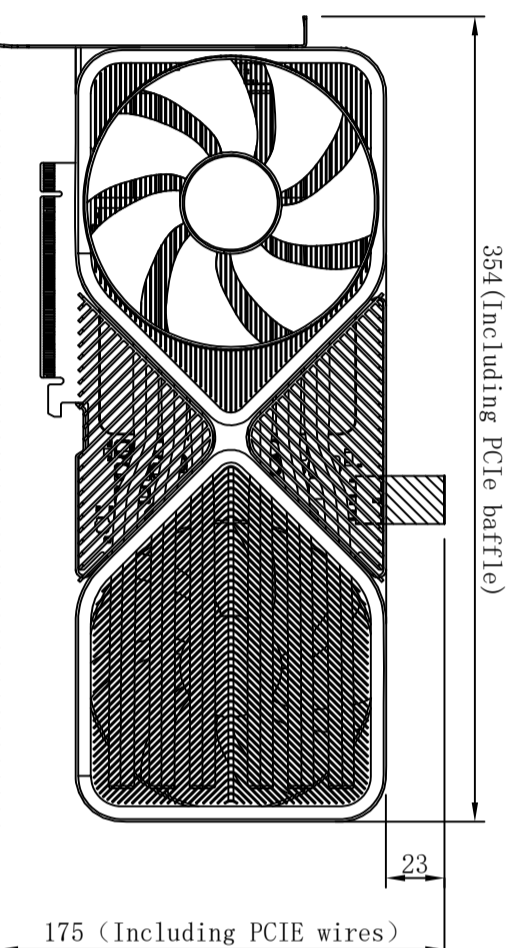

PSU SFX & SFX-L

GPU