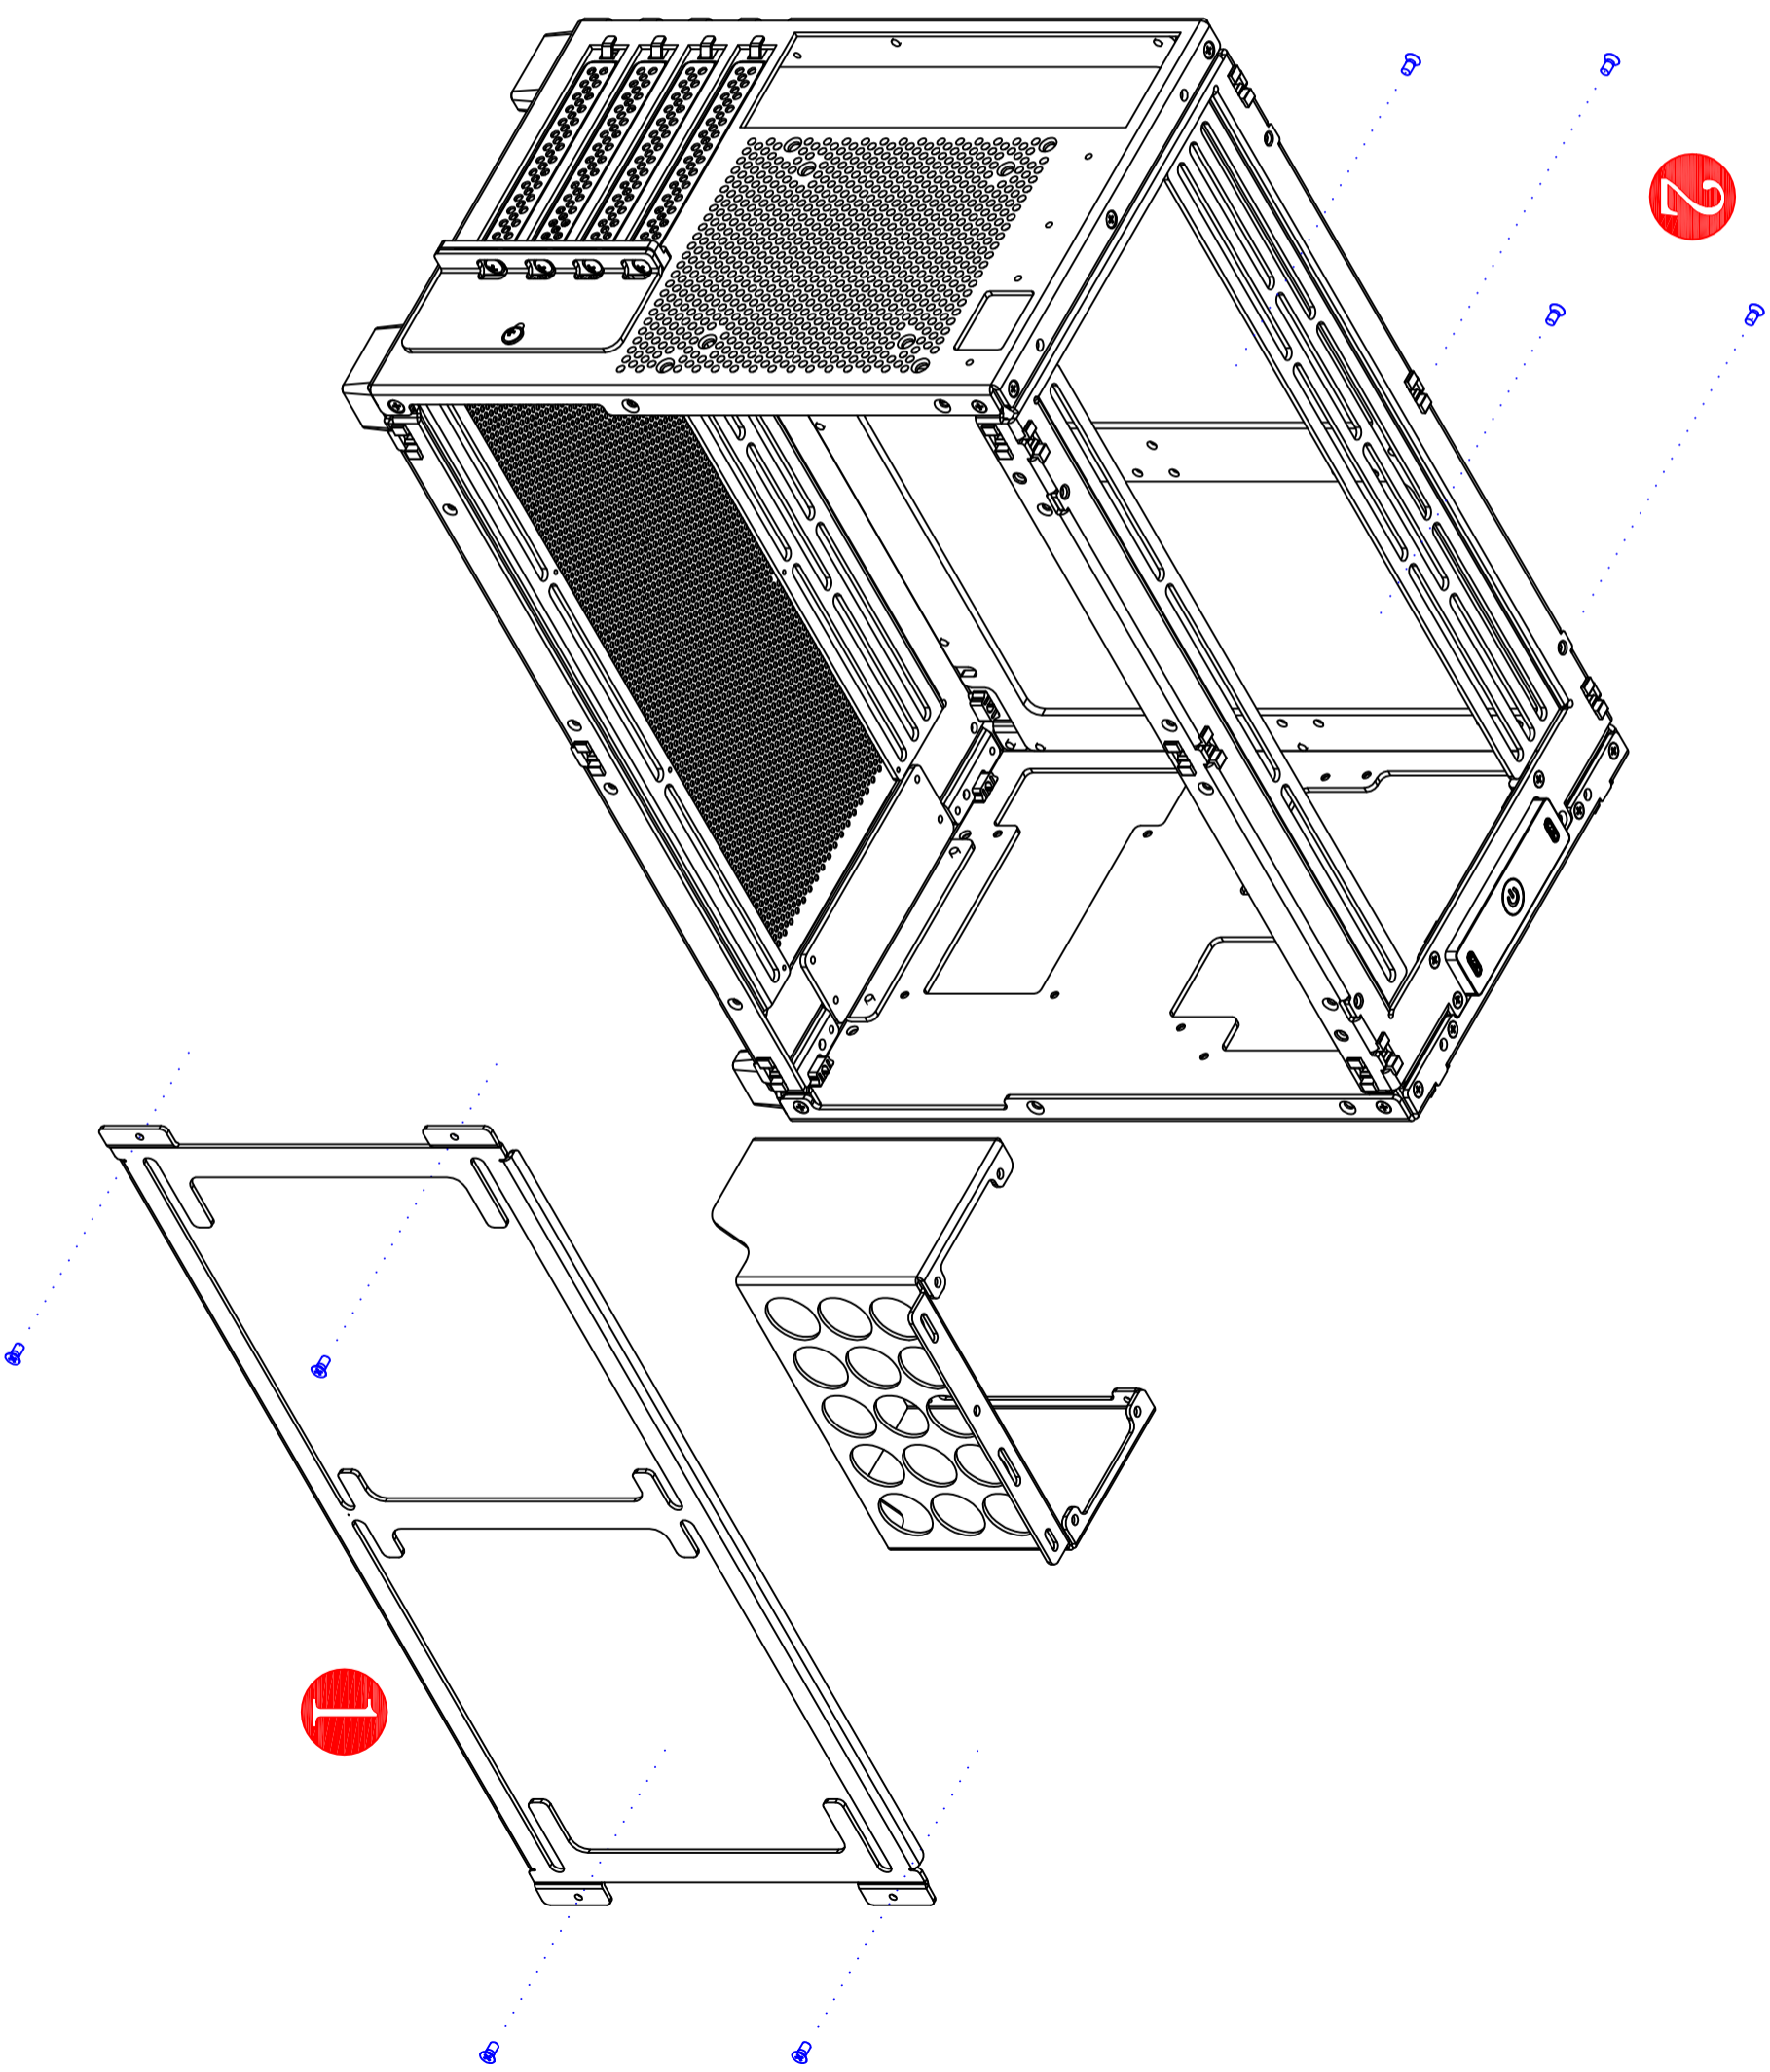

MCPRUE Apollo SE