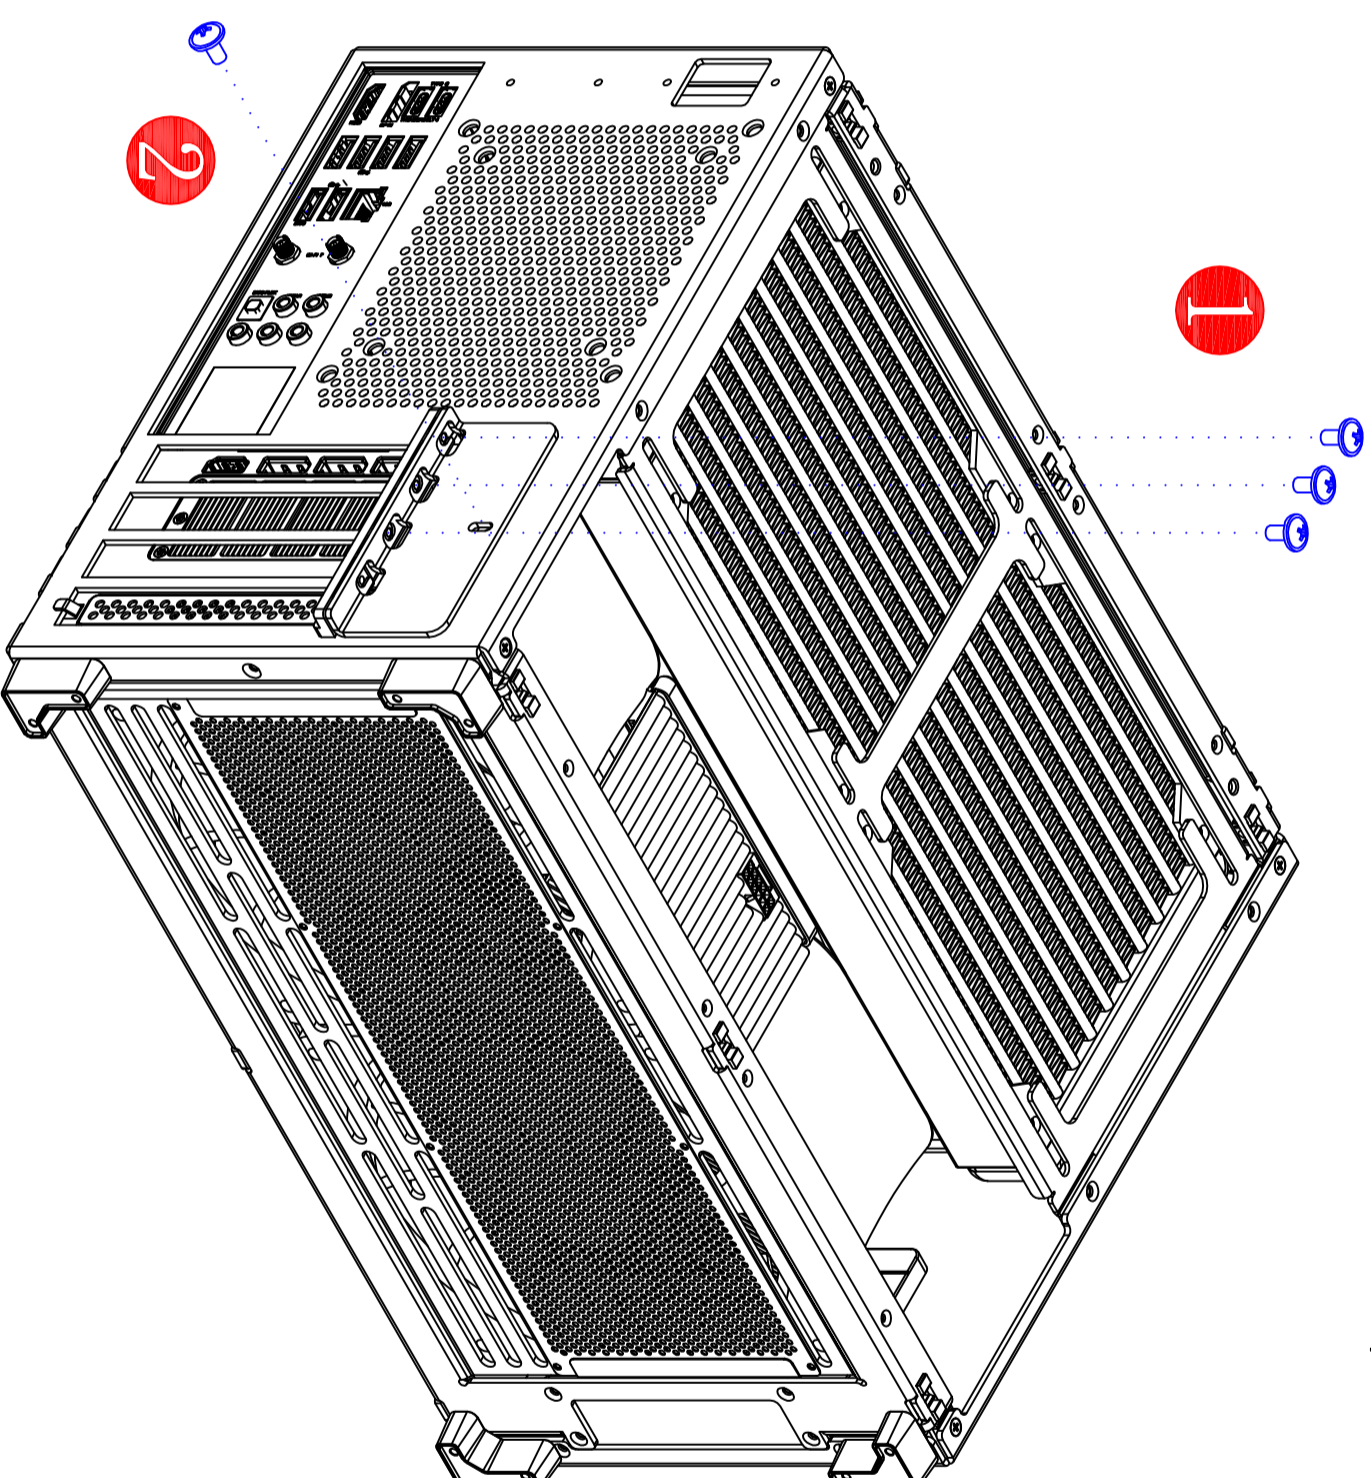

MCPRUE Apollo SE

GPU