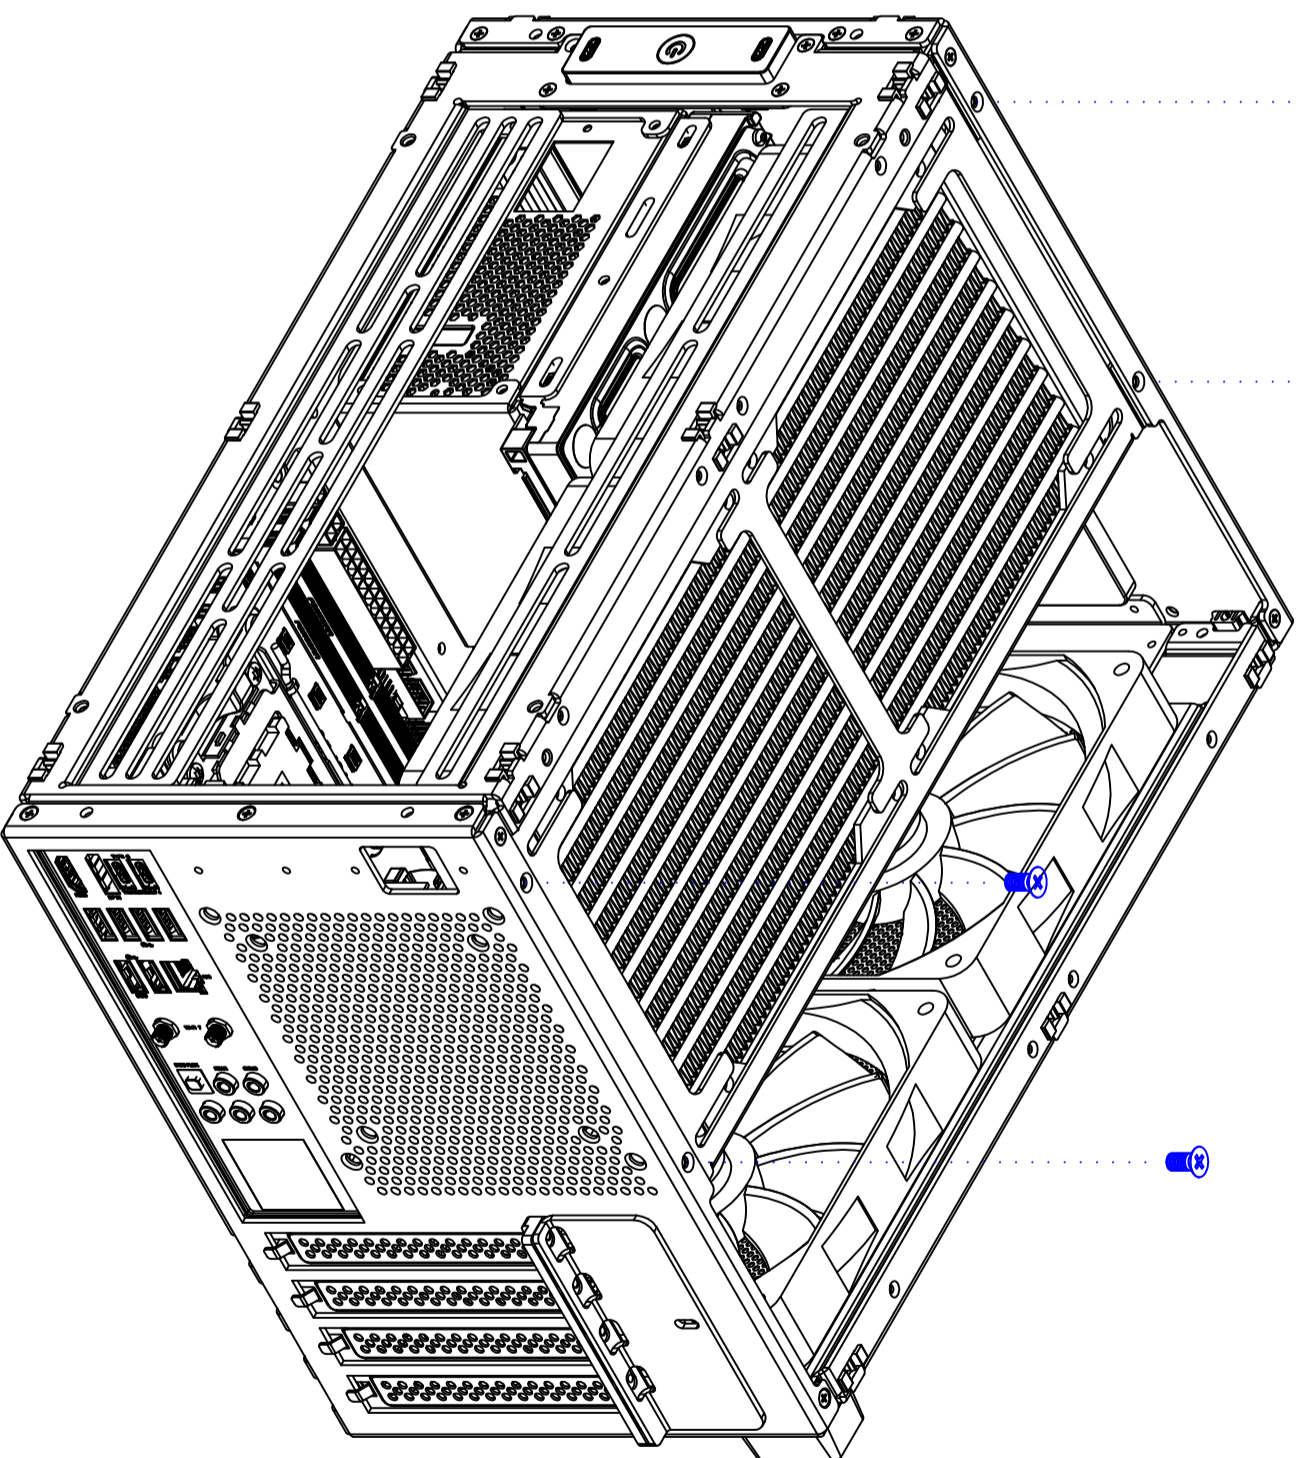

MCP RUE

Apollo SE

280mm Radiators