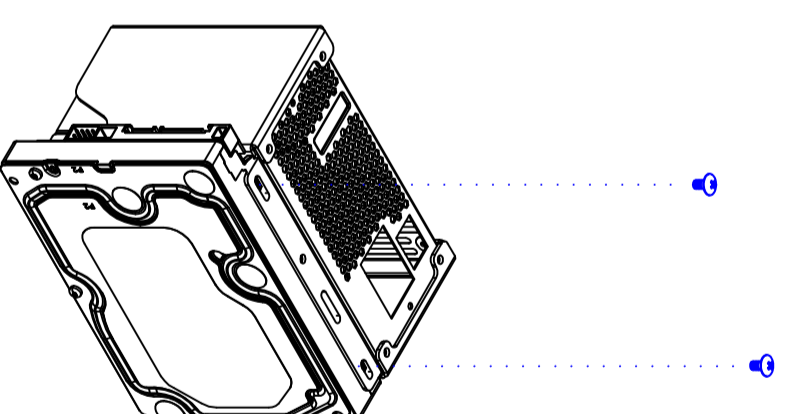

MCP RUE

Apollo SE

M3.5 3.5" hard drive screw