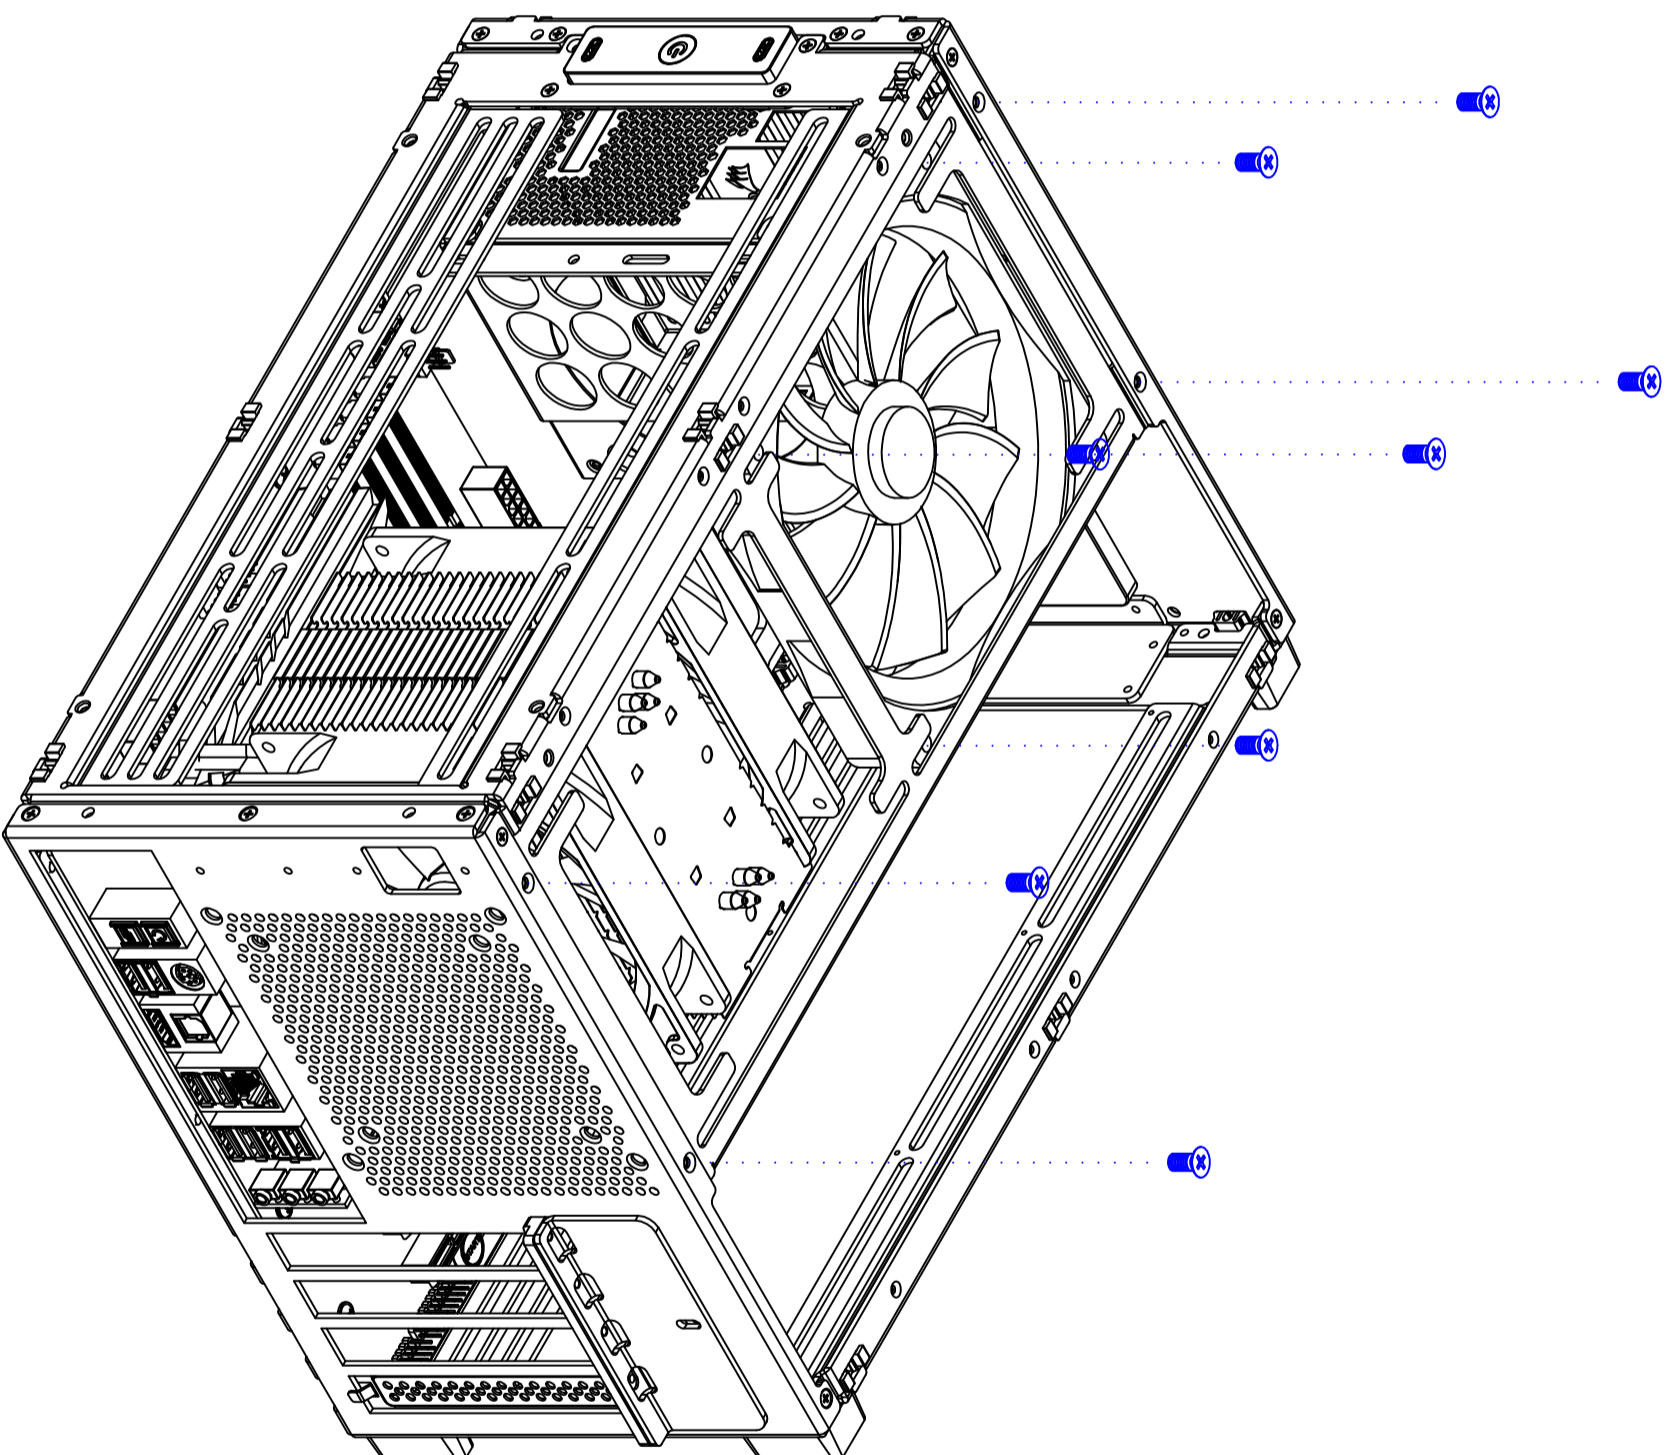

MCPRUE Apollo SE

140mm Fan